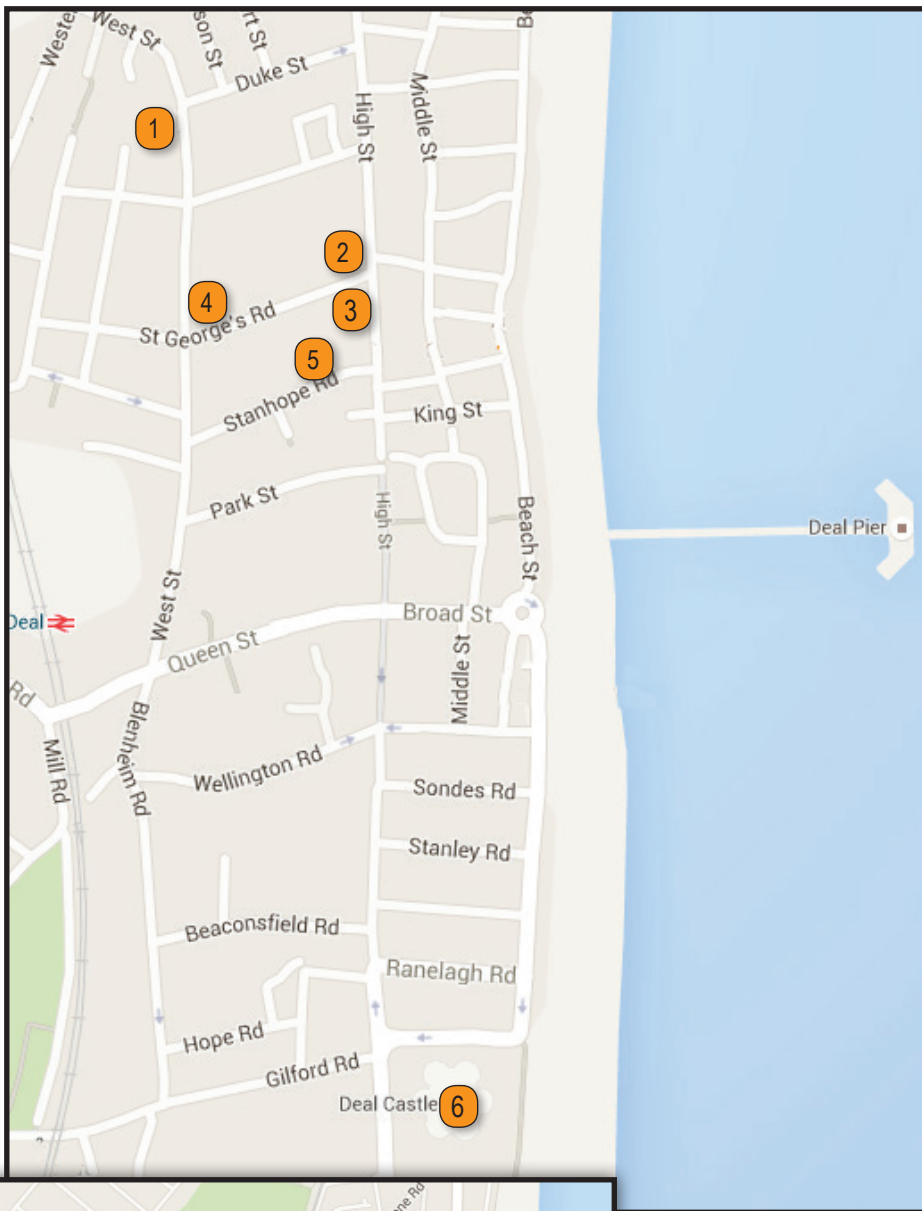

DEAL FESTIVAL

of music and the arts

Deal Venues

- 1 St Andrew's Church
West Street, Deal CT14 6DY
- 2 Deal Town Hall
High Street, Deal CT14 6TR
- 3 St George's Church
St George's Road, Deal CT14 6ED
- 4 The Linden Hall Studio
32 St George's Road, Deal CT14 6BA
- 5 The Astor Community Theatre
Stanhope Road, Deal CT14 6AB
- 6 Deal Castle,
Marine Road, Deal CT14 7BA

Walmer Venues

- 7 The Deal Memorial Bandstand
The Strand, Walmer, Deal CT14 7DX
- 8 St Mary's Church
St Mary's Road, Walmer, Deal CT14 7QA
- 9 St Saviour's Church
The Strand, Walmer, Deal CT14 7EG
- 10 Walmer Castle and Gardens
Kingstown Road, Walmer, Deal CT14 7LJ

Dover Venues

- 11 Dover Town Hall
Biggin Street, Dover CT15 1DL
- 12 Duke of York's Royal Military School
(A258), Dover CT15 5EQ
- 13 The Pines Garden
Beach Road, St Margaret's at Cliffe,
Dover CT15 6DZ

Sandwich Venues

- 14 St Mary's Church, Strand Street,
Sandwich CT13 9GX
- 15 St Clements Church
Church Street, Sandwich CT13 9EH

Margate Venue

- Turner Contemporary
Rendezvous, Margate CTR9 1HG